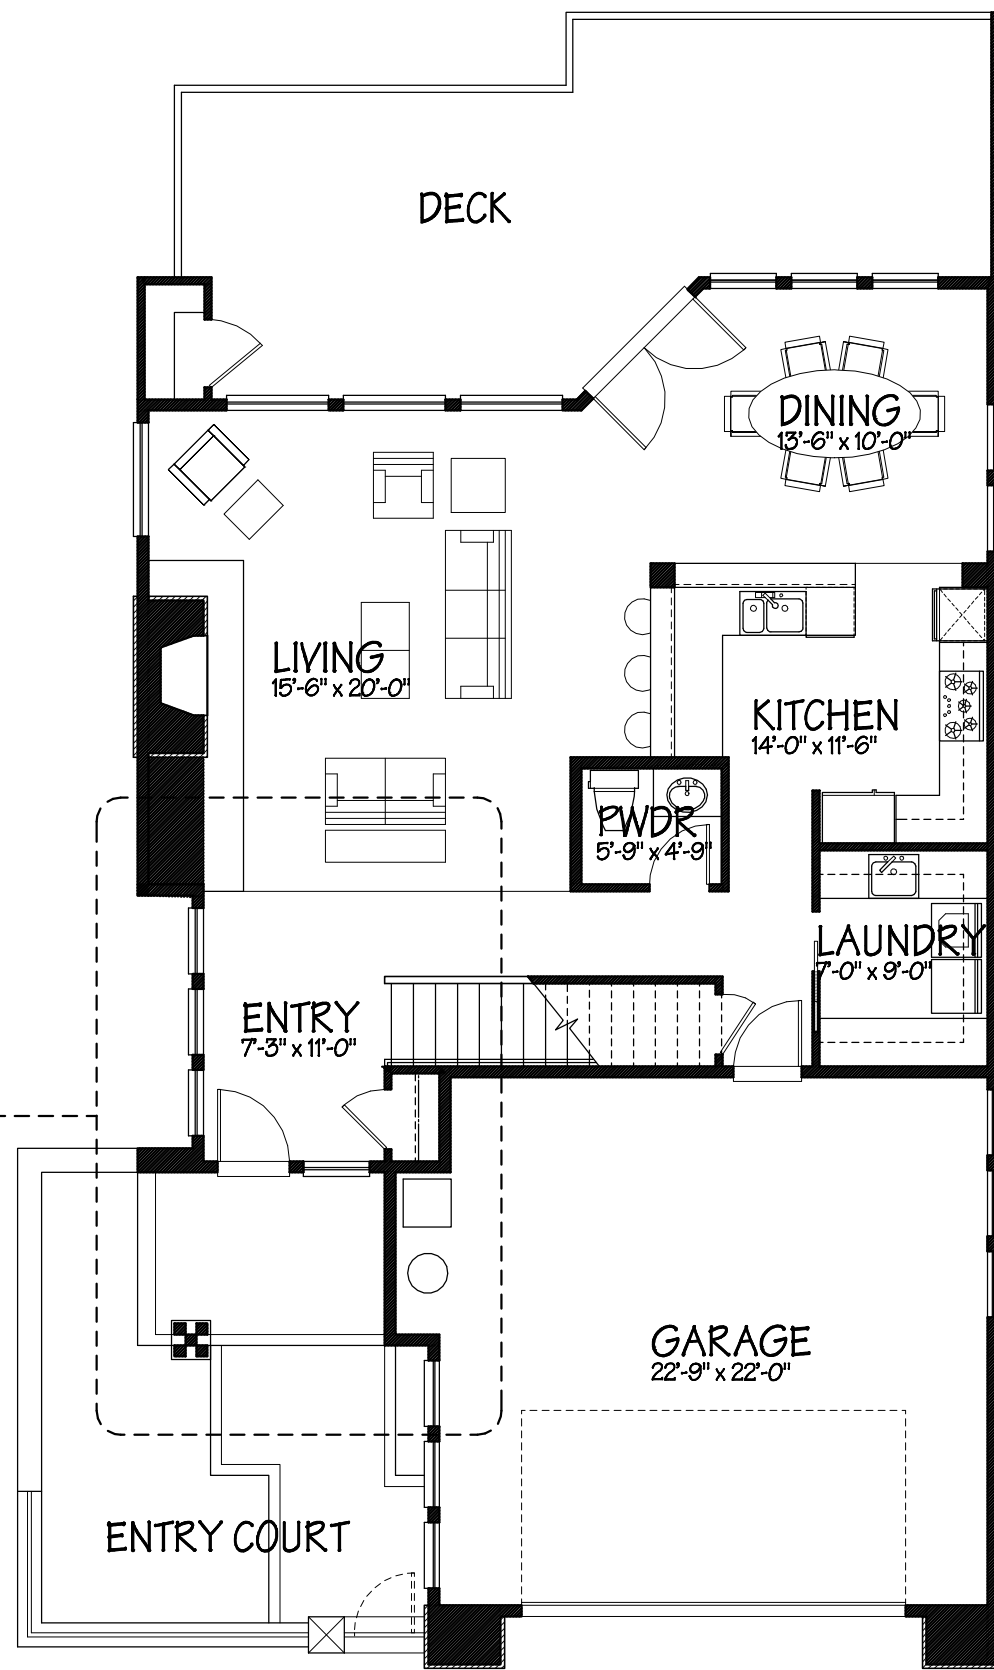

INTERIOR UNIT

FIRST FLOOR

SECOND FLOOR

UNIT B-1

2251 square feet / 2266 square feet (interior unit)