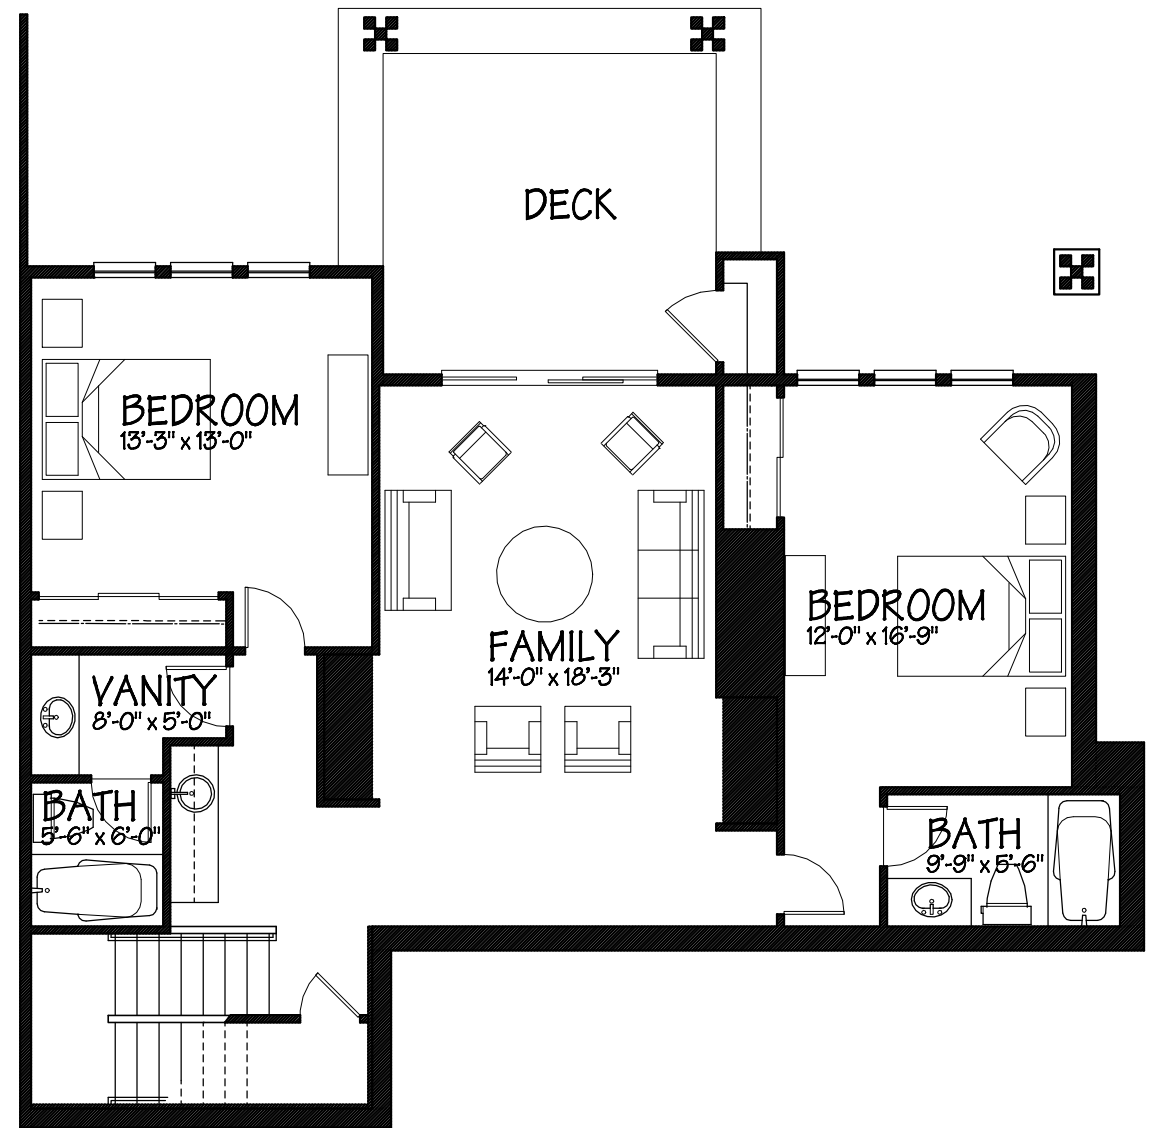

FIRST FLOOR

LOWER FLOOR

UNIT C-2
2929 square feet